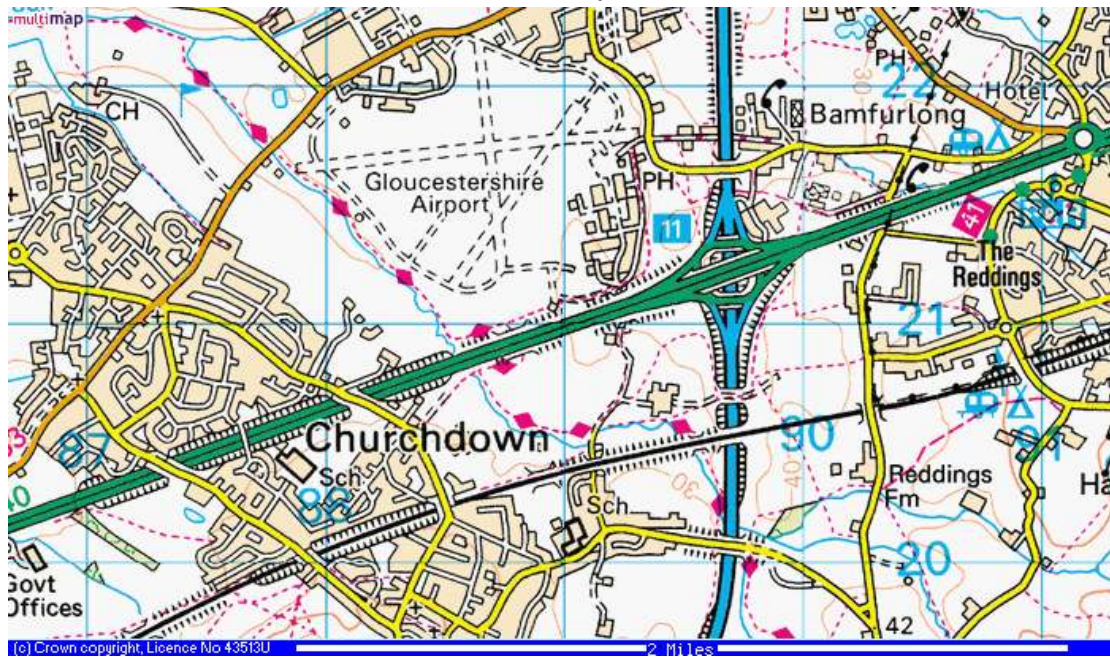

# How to find us

Exit M5 Junction 11 Take A40 towards Gloucester, at first Island take first Left onto B4063, along on B4063 take first left turn onto Badgeworth Road, continue and this becomes Bamfurlong Lane, Airport Entrance is sign posted left turn off Bamfurlong Lane. When entering the airport follow perimeter road all the way round and it leads directly to Heliflight.