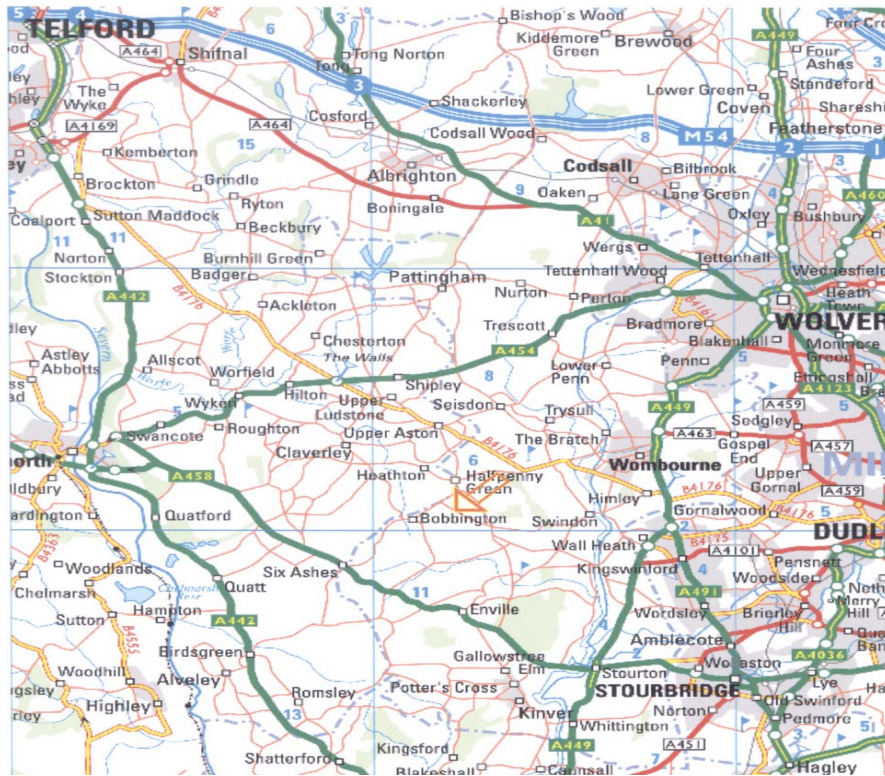

How to find us

Directions:

South - From the M5 J4 (not 4A) follow the A491 towards Hagley and Stourbridge. Pick up the A449 heading north then turn left onto the A458, the airport is now signposted.

North - From the M54 J1/J2 follow the A460/A449 into Wolverhampton. Follow the A449 south then turn onto the B4176, the airport is now sign posted.

Traveling from within the area, Wolverhampton Airport is located in a triangle formed by Wolverhampton, Bridgnorth, and Kidderminster. It is clearly sign posted. Upon approaching the airport, the Heliflight entrance is located 200 metres prior to the airport entrance when approaching from Bobbington. Our building is clearly sign posted.